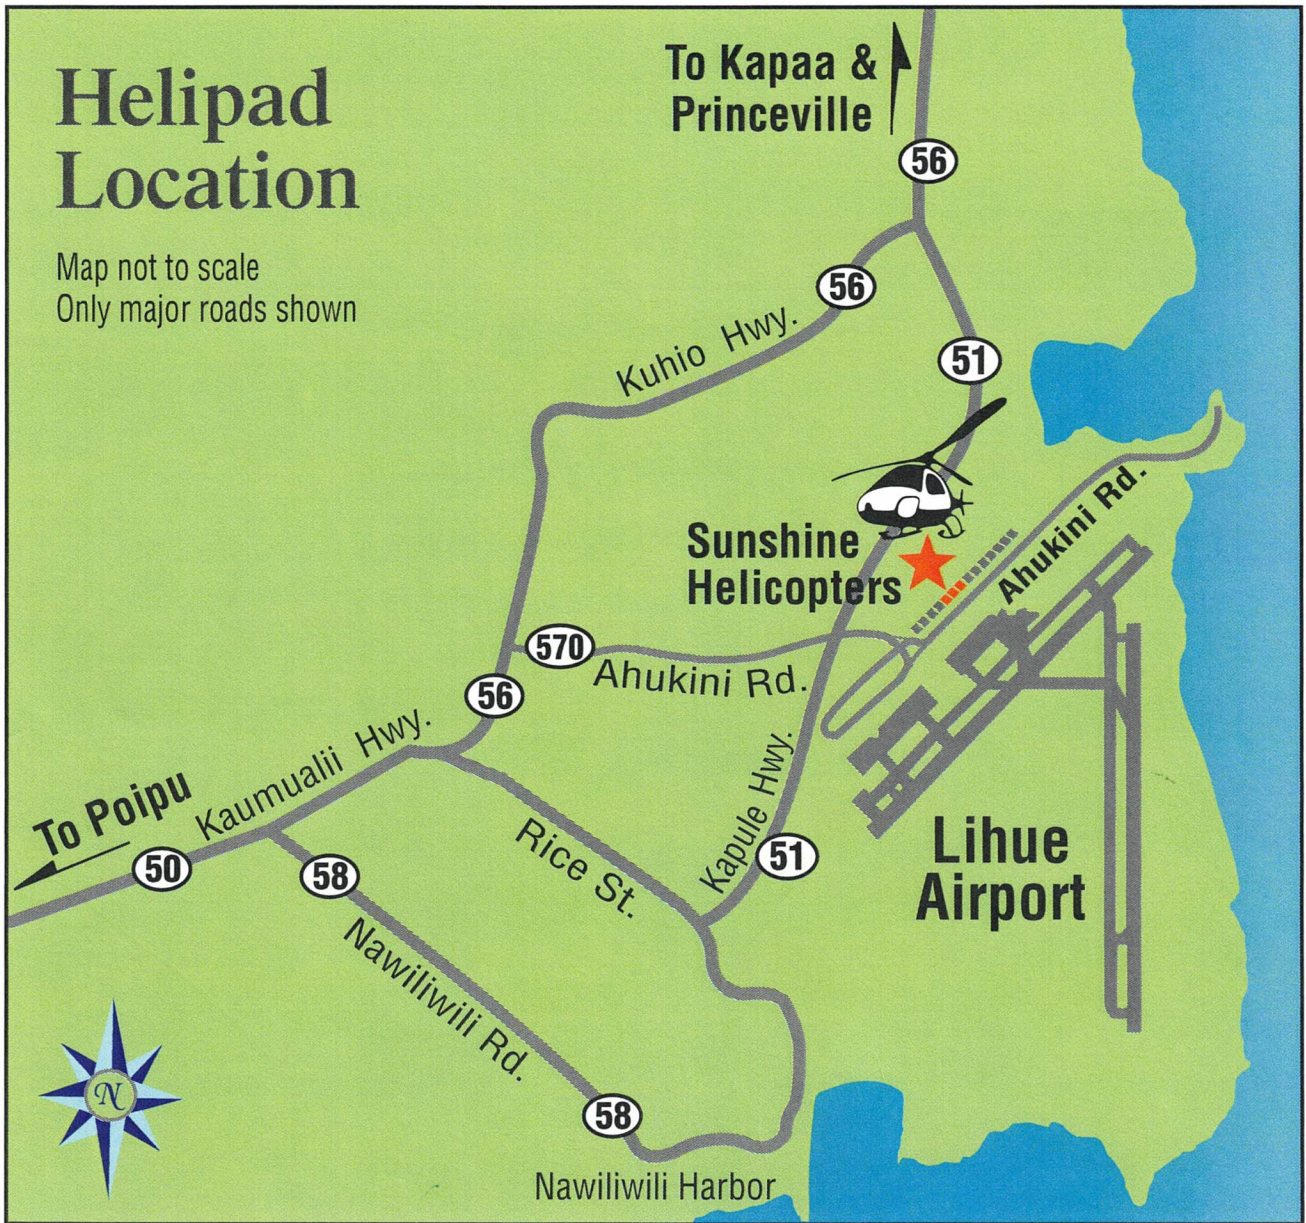

Helipad Location

Map not to scale
Only major roads shown

Scan code for
map location

Sunshine Helicopters Helipad Location

3730 Ahukini Road • Lihue, HI 96766

Reservations: On Kauai (808) 245-8881

Reservations: Toll Free 1-800-245-4354